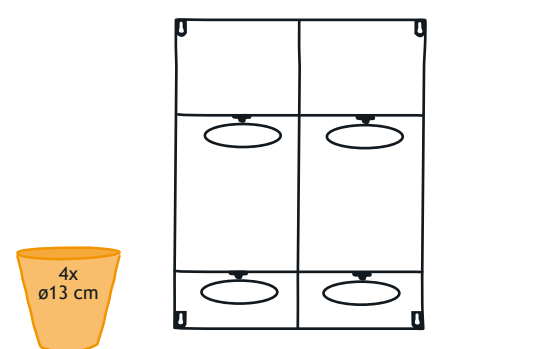

description	art.no.	Ø	H	OQ
Potrack Amy	128424	39	50	6