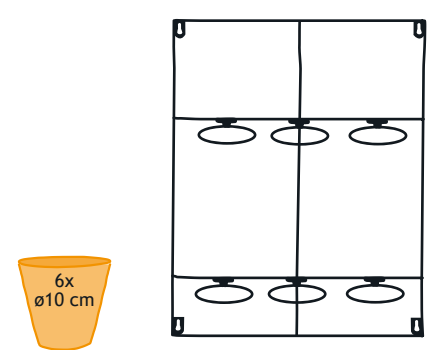

AMY VERTICAL GARDENING

ARTSTONE

easy gardening

Potracks fits all Artstone Claire pots $\varnothing 10$, $\varnothing 13$ & $\varnothing 17$ cm

description	art.no.	Ø	H	OQ
Potrack Amy	128420	39	75	6

description	art.no.	Ø	H	OQ
Potrack Amy	128421	39	50	6