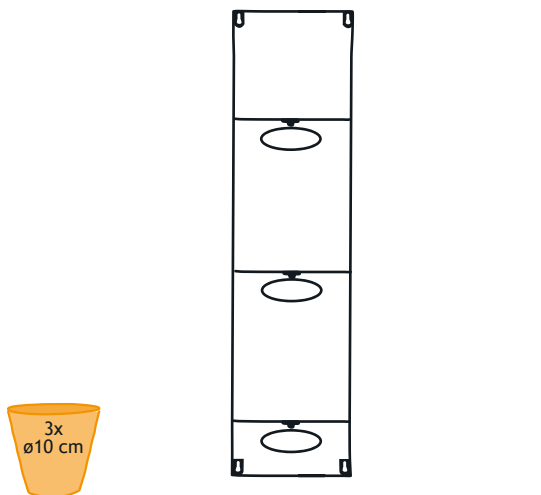

description	art.no.	Ø	H	OQ
Potrack Amy	128423	20	75	6