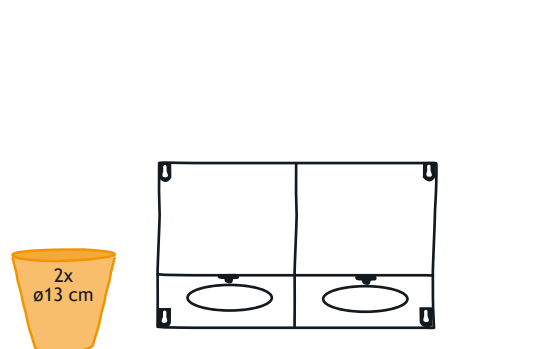

description	art.no.	Ø	H	OQ
Potrack Amy	128425	39	25	6

potrack Amy 128420

potrack Amy 128421

potrack Amy 128422

potrack Amy 128423

potrack Amy 128424

potrack Amy 128425